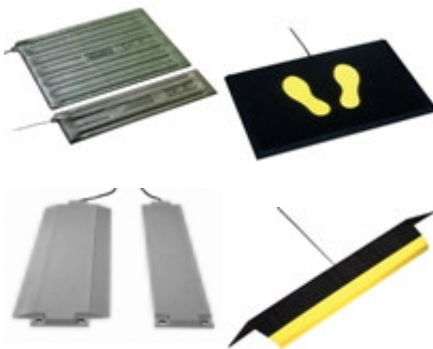

### Pressure-Sensitive Safety Mats - for Personnel Protection

The widest range of safety mat choices in the industry, including [custom designs](#) for the most difficult or unusual applications.

[Click here](#) for a list of safety mat products.

- Press-at-any-point actuation protects without dead spots
- 4-lead fail-safe wiring to detect faults in the mat and its connections
- Over 25 years of field-proven reliability in every industrial setting
- Life expectancy of over 3 million activations at any point

### Pressure-Sensitive Signal Mats - for Control, Signaling, or Counting (Non-safety )

Typically used to detect the presence of a person or object and then operate a device or counter.

[Click here](#) for a list of signal mat products.