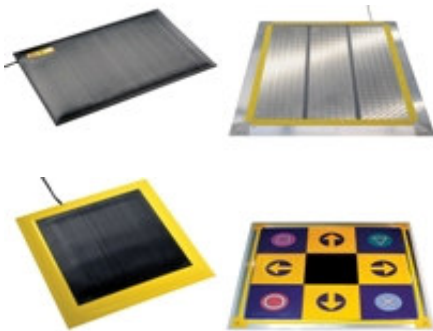

## Safety and Signal Mats for Industrial & Commercial Applications

Off-the-shelf – Custom designs – Short lead-times

Click on the product category to see a detailed view of each product line.

### Pressure-Sensitive Safety Mats - for Personnel Protection

The widest range of safety mat choices in the industry, including [custom designs](#) for the most difficult or unusual applications.

[Click here](#) for a list of safety mat products.

### Pressure-Sensitive Signal Mats - for Control, Signaling, or Counting (Non-safety )

Typically used to detect the presence of a person or object and then operate a device or counter.

[Click here](#) for a list of signal mat products.